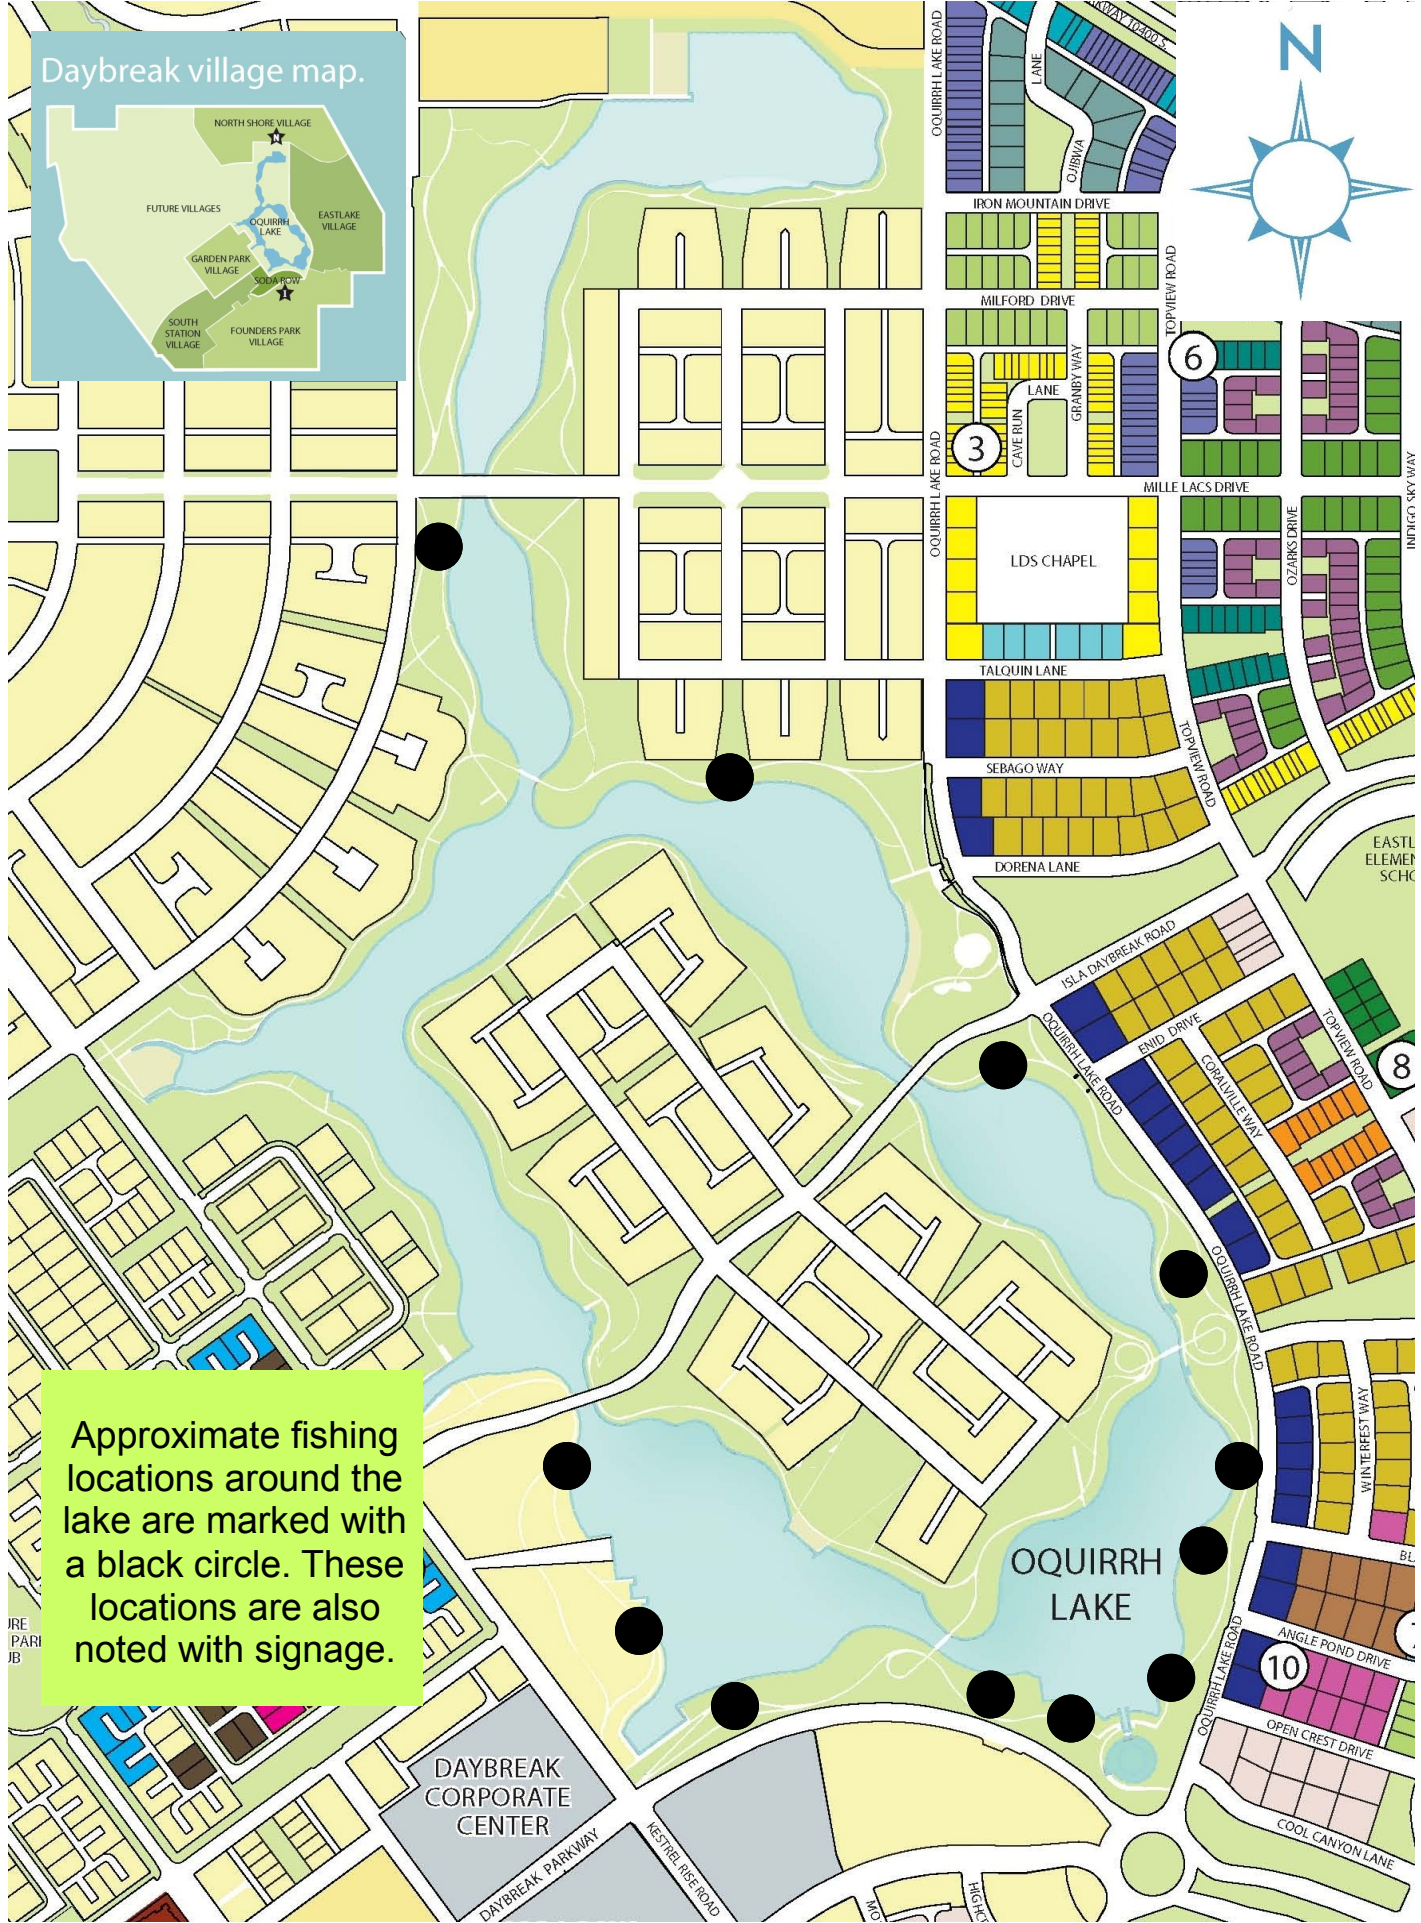

Daybreak village map.

Approximate fishing locations around the lake are marked with a black circle. These locations are also noted with signage.

DAYBREAK CORPORATE CENTER

OQUIRRH LAKE

3

6

8

10